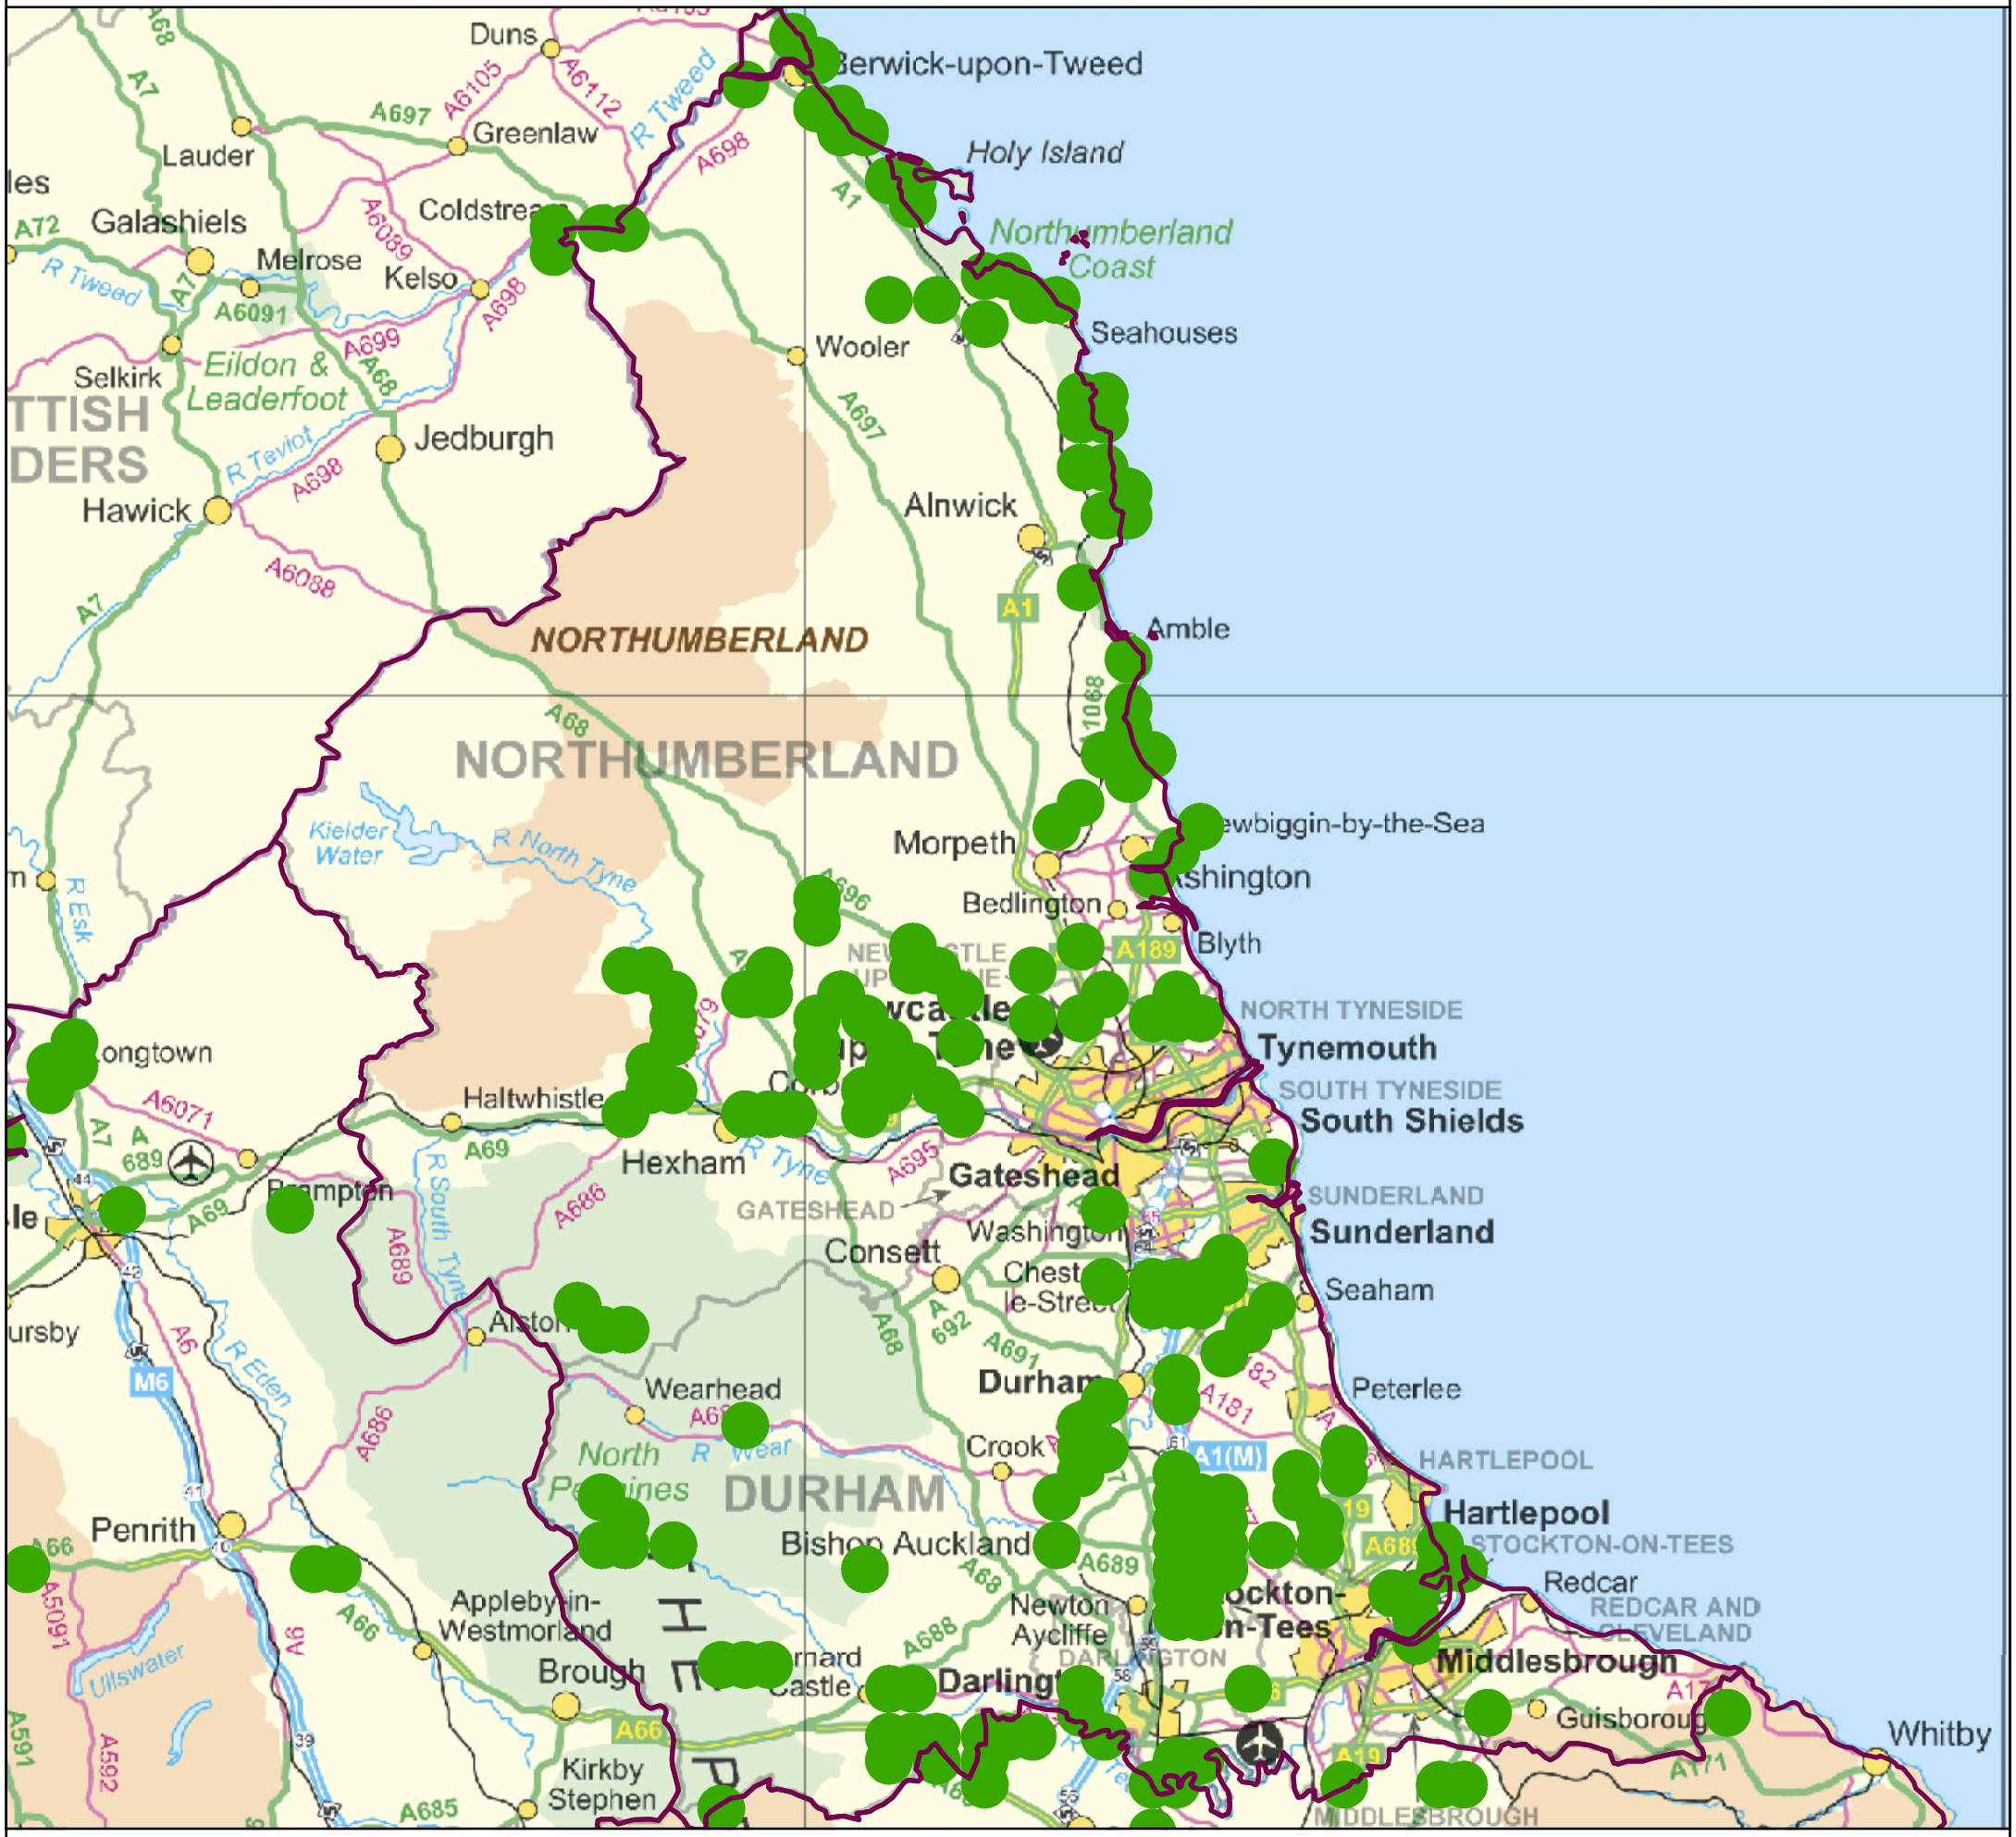

# BIRD CONSERVATION TARGETING PROJECT 2011

The Bird Conservation Targeting Project is supported by a partnership between the British Trust for Ornithology (BTO), Natural England (NE), the RSPB and Scottish Natural Heritage (SNH). The partners would like to thank all those who have contributed data towards this project especially bird clubs and county recorders. For a full list of contributors, see [www.rspb.org.uk/targeting](http://www.rspb.org.uk/targeting). The RSPB is a registered charity: England and Wales no. 207076, Scotland no. SC037654. The BTO is a registered charity: England and Wales no. 216652, Scotland no. SC039193

### Target areas in the NORTH EAST

#### Species distribution

● Target areas 2005 - 2009 \*

\* Includes some 2010 data

#### Boundaries

□ Government region offices

This map is based upon Ordnance Survey material with the permission of Ordnance Survey on behalf of the Controller of Her Majesty's Stationery Office © Crown Copyright. Unauthorised reproduction infringes Crown copyright and may lead to prosecution or civil proceedings. RSPB licence 100021787