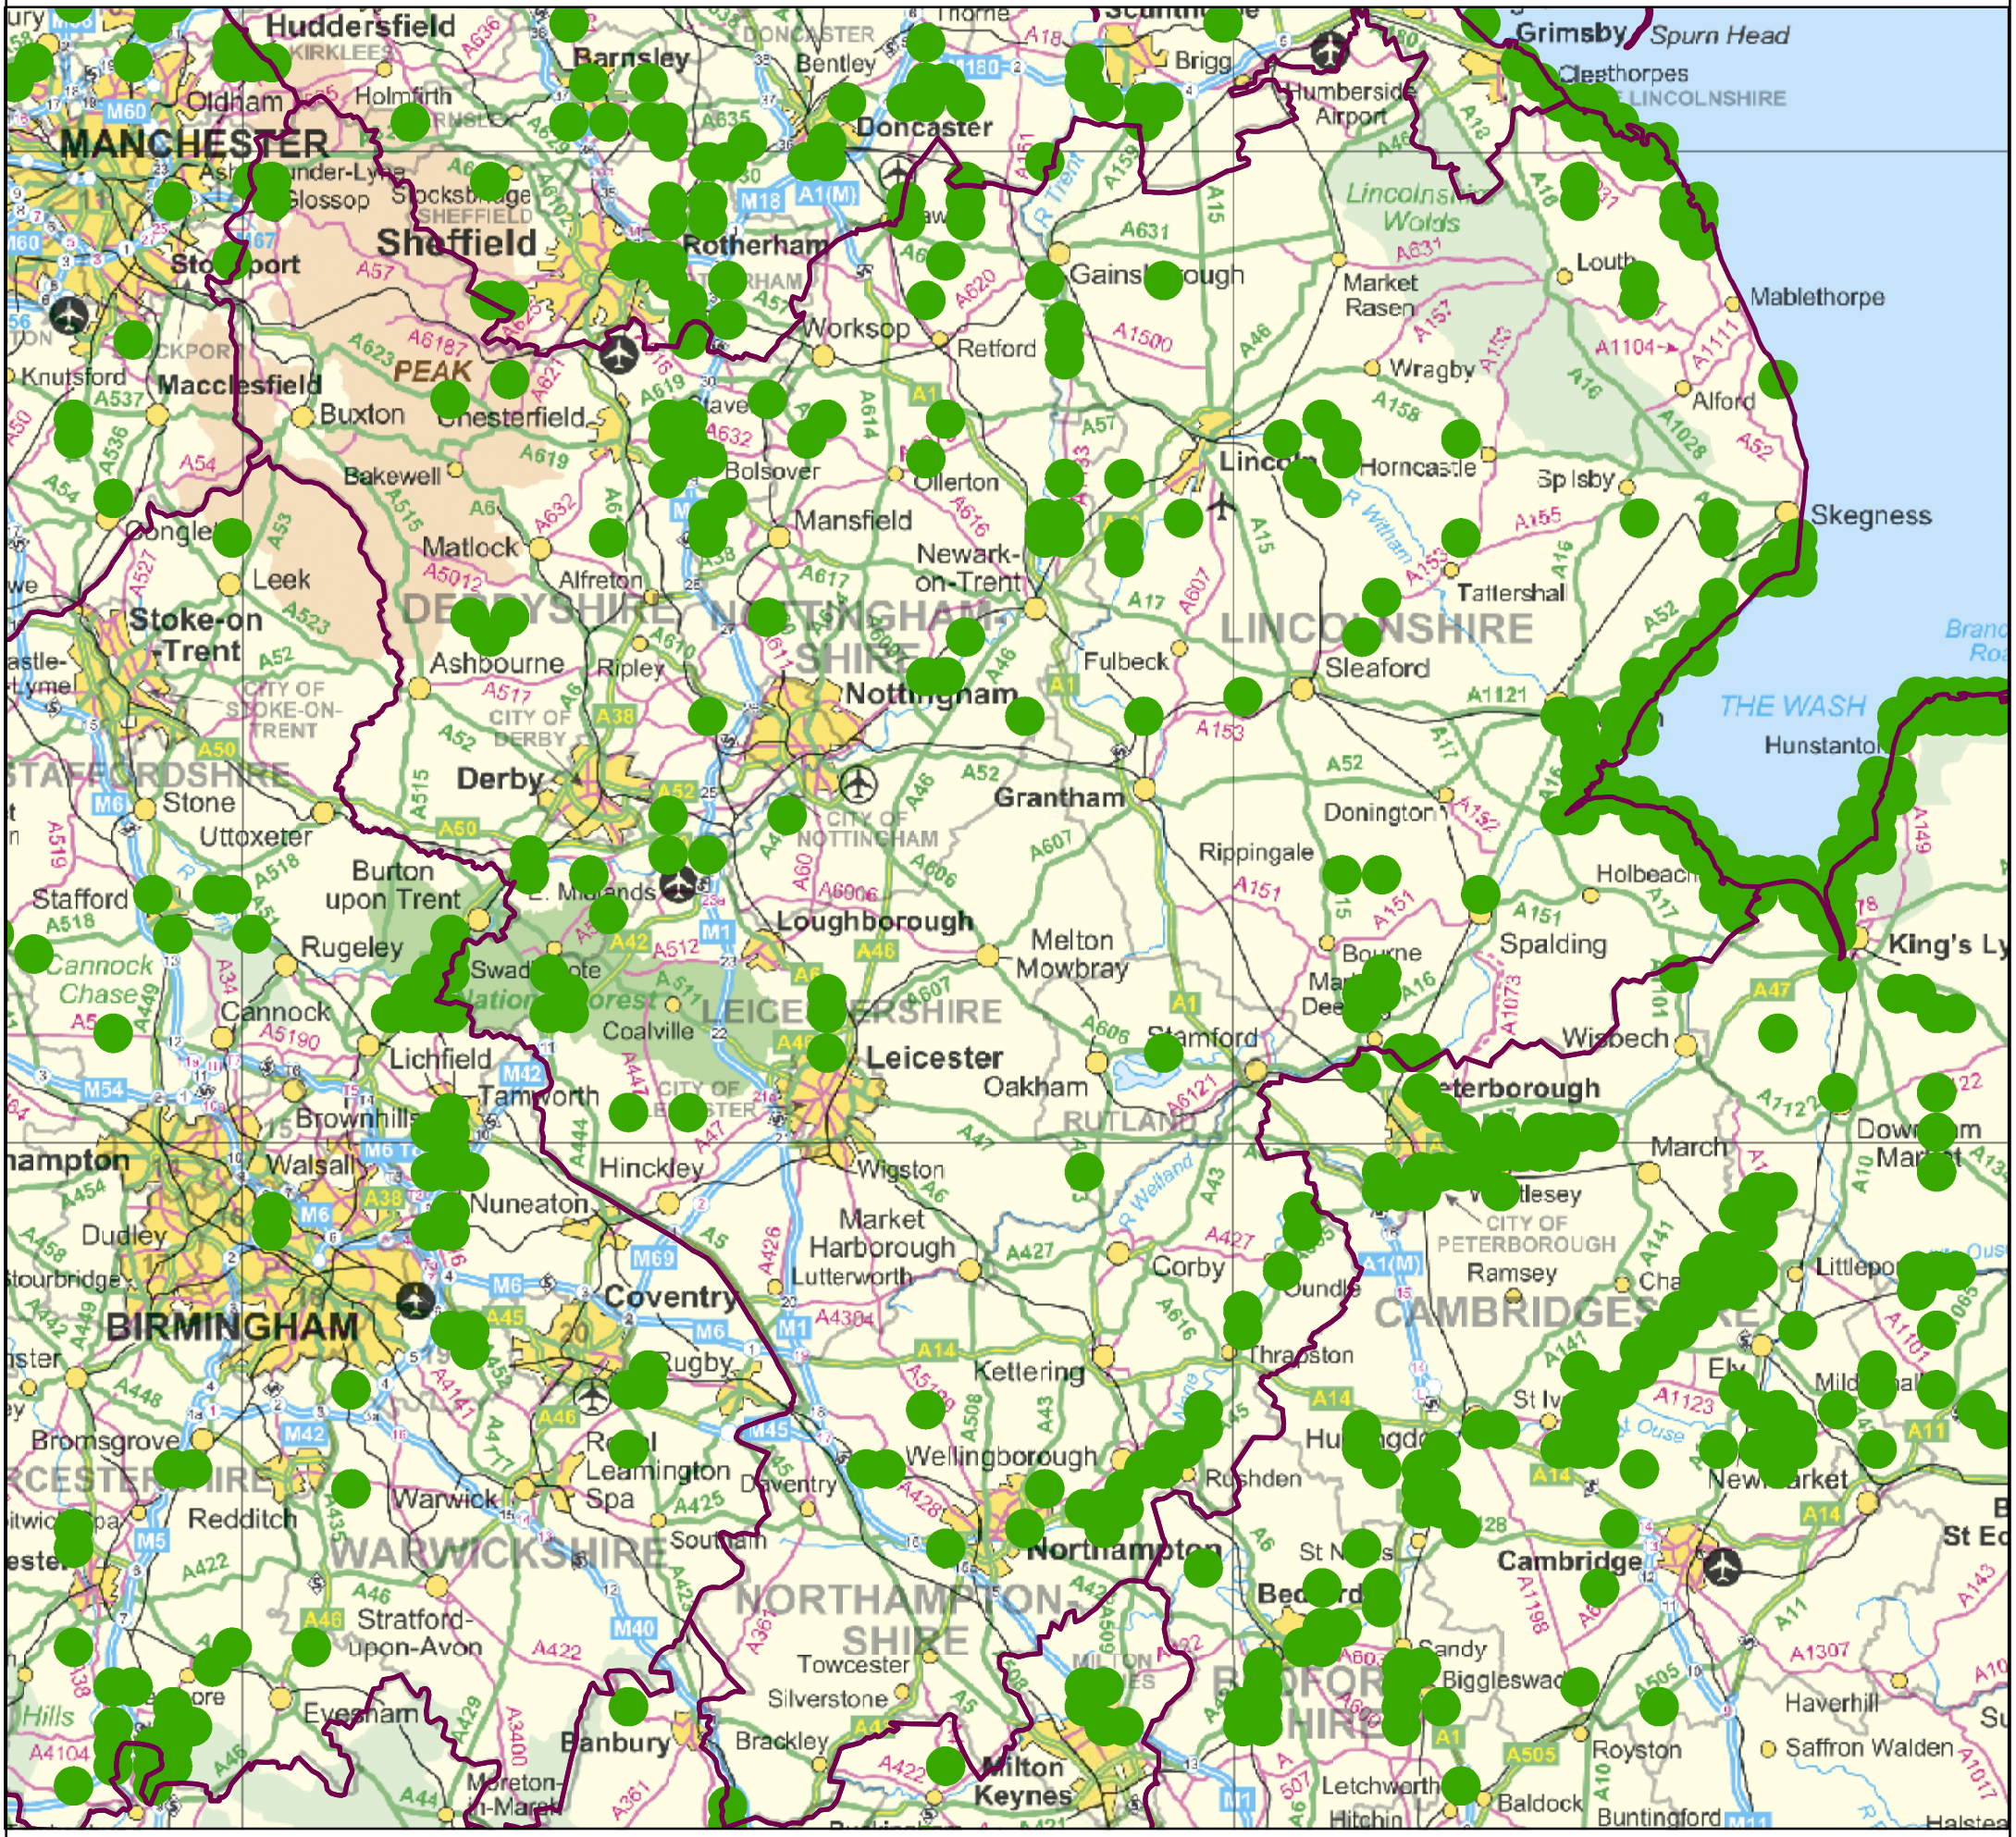

# BIRD CONSERVATION TARGETING PROJECT 2011

The Bird Conservation Targeting Project is supported by a partnership between the British Trust for Ornithology (BTO), Natural England (NE), the RSPB and Scottish Natural Heritage (SNH). The partners would like to thank all those who have contributed data towards this project especially bird clubs and county recorders. For a full list of contributors, see [www.rspb.org.uk/targeting](http://www.rspb.org.uk/targeting). The RSPB is a registered charity: England and Wales no. 207076, Scotland no. SC037654. The BTO is a registered charity: England and Wales no. 216652, Scotland no. SC039193

### Target areas in the EAST MIDLANDS

#### Species distribution

● Target areas 2005 - 2009 \*

\* Includes some 2010 data

#### Boundaries

□ Government region offices

0 10 20 40 60  
km

This map is based upon Ordnance Survey material with the permission of Ordnance Survey on behalf of the Controller of Her Majesty's Stationery Office © Crown Copyright. Unauthorised reproduction infringes Crown copyright and may lead to prosecution or civil proceedings. RSPB licence 100021787