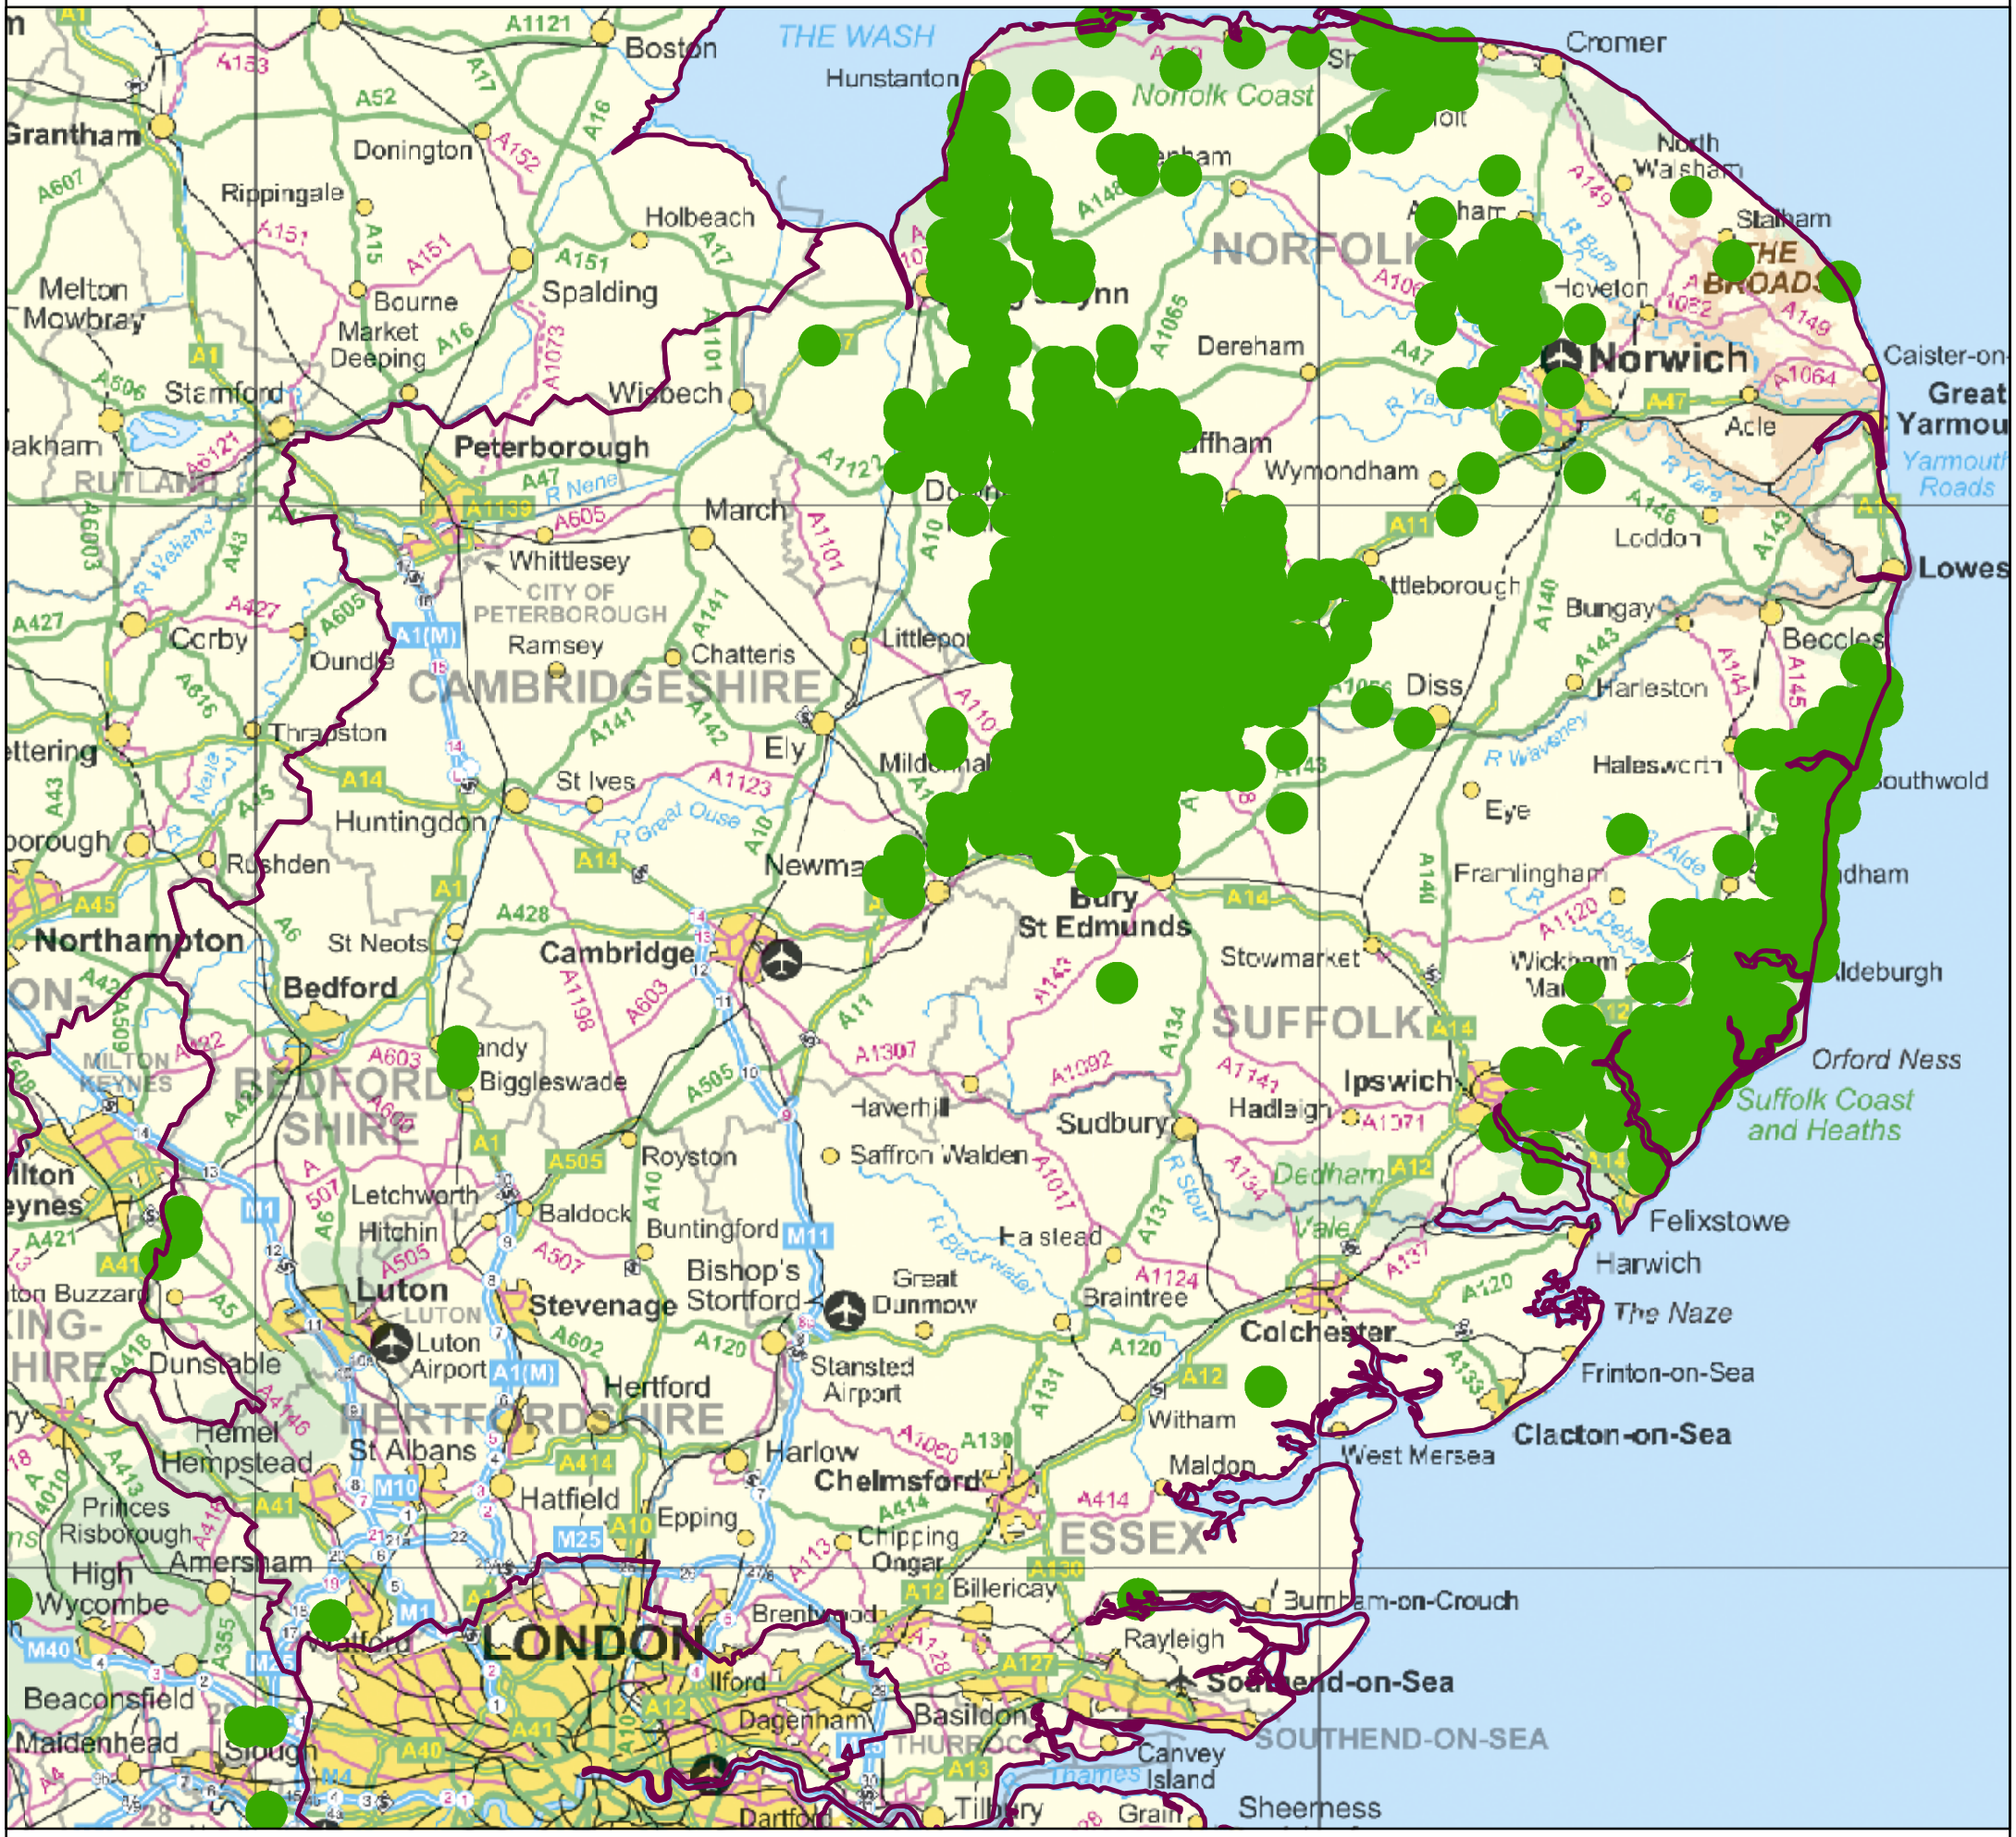

BIRD CONSERVATION TARGETING PROJECT 2011

The Bird Conservation Targeting Project is supported by a partnership between the British Trust for Ornithology (BTO), Natural England (NE), the RSPB and Scottish Natural Heritage (SNH). The partners would like to thank all those who have contributed data towards this project especially bird clubs and county recorders. For a full list of contributors, see www.rspb.org.uk/targeting. The RSPB is a registered charity: England and Wales no. 207076, Scotland no. SC037654. The BTO is a registered charity: England and Wales no. 216652, Scotland no. SC039193

WOODLARK

Target areas in the EAST OF ENGLAND

Species distribution

● Target areas 2005 - 2009 *

* Includes some 2010 data

Boundaries

□ Government region offices

This map is based upon Ordnance Survey material with the permission of Ordnance Survey on behalf of the Controller of Her Majesty's Stationery Office © Crown Copyright. Unauthorised reproduction infringes Crown copyright and may lead to prosecution or civil proceedings. RSPB licence 100021787